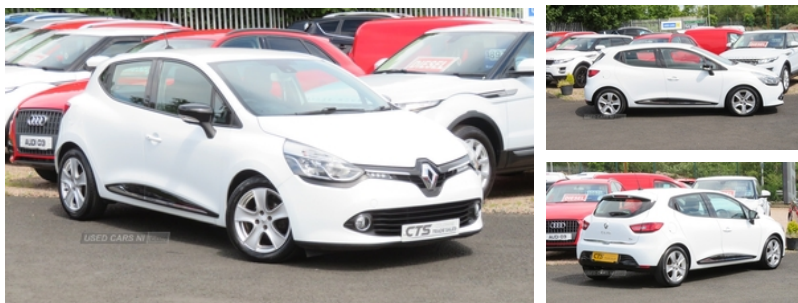

**Renault Clio 0.9 TCE 90 Dynamique MediaNav
Energy 5dr | Mar 2015**

£5,375

**** SAT NAV BLUETOOTH ** JUST SERVICED ****

CLIO 1.0 DYNAMIQUE 5 DOOR IN WHITE WITH 89586 MILES, POWER STEERING, ELECTRIC WINDOWS, REMOTE CENTRAL LOCKING WITH ALARM, ELECTRIC MIRRORS, BLACK CLOTH UPHOLSTERY, REMOTE RADIO/STERO, SAT NAV, BLUETOOTH, AIRCON, CRUISE CONTROL, TRIP COMPUTER, TRACTION CONTROL, AUTO LIGHTS AND WIPERS, SERVICE HISTORY, JUST SERVICED, FULL MOT AUGUST 2025, ALLOYS, FOGS, COLOUR CODED, GOOD CLEAN TIDY CAR, FINANCE AVAILABLE, WARRANTY PROVIDED, *** ALL MAJOR CREDIT AND DEBIT CARDS ACCEPTED ***

Miles:	89586
Fuel Type:	Petrol
Transmission:	Manual 5 speed
Colour:	White
Engine Size:	899
CO2 Emission:	104
Tax Band:	B (£20 p/a)
Body Style:	Hatchback
Insurance group:	9E
Reg:	SJ15XFX

Technical Specs