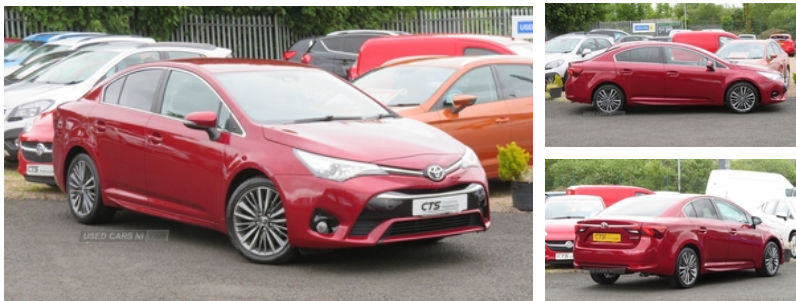

Toyota Avensis 1.6D Design 4dr | May 2017

**** SERVICE HISTORY ** SAT NAV ** REVERSING CAMERA ****

£9,875

AVENSIS 1.6D DESIGN 4 DOOR IN MET RED WITH ONLY 53539 MILES, POWER STEERING, 4 X ELECTRIC WINDOWS, REMOTE CENTRAL LOCKING WITH ALARM, ELECTRIC MIRRORS, FULL LEATHER INTERIOR, CENTRAL ARMREST, DIGITAL CLIMATE CONTROL, SAT NAV, REVERSING CAMERA, BLUETOOTH, 6 SPEED GEARBOX, CRUISE CONTROL, TRIP COMPUTER, TRACTION CONTROL, AUTO LIGHTS AND WIPERS, PRIVACY GLASS, 2 KEYS, FULL SERVICE HISTORY X7 STAMPS AND JUST SERVICED, ALLOYS, FOGS, COLOUR CODED, REAL GOOD CLEAN TIDY CAR, FINANCE AVAILABLE, WARRANTY PROVIDED, *** ALL MAJOR CREDIT AND DEBIT CARDS ACCEPTED ***

Miles:	53539
Fuel Type:	Diesel
Transmission:	Manual 6 speed
Colour:	Red
Engine Size:	1598
CO2 Emission:	116
Tax Band:	Petrol/Diesel (£190 p/a)
Body Style:	Saloon
Insurance group:	11E
Reg:	JP02WRP

Technical Specs