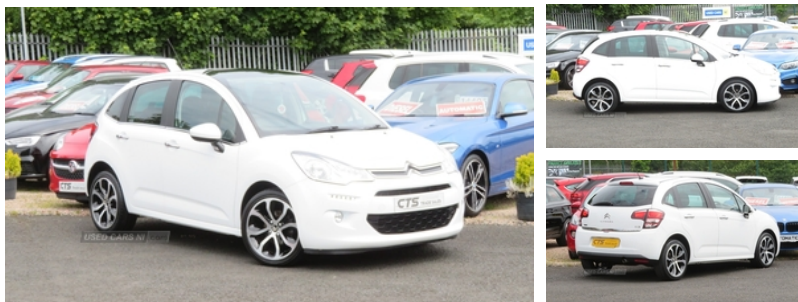

Citroen C3 1.6 BlueHDi 100 Platinum 5dr | Mar 2016

£5,375

**** FULL SERVICE HISTORY X9 STAMPS ** T BELT JUST CHANGED ****

C3 1.6 HDI PLATINUM 5 DOOR IN GLEAMING WHITE WITH ONLY 81389 MILES, POWER STEERING, 4 X ELECTRIC WINDOWS, REMOTE CENTRAL LOCKING WITH ALARM, ELECTRIC MIRRORS, DARK CLOTH UPHOLSTERY, CENTRAL ARMREST, PRIVACY GLASS, 2 KEYS, FULL SERVICE HISTORY X 9 STAMPS, JUST SERVICED WITH T BELT CHANGED, ALLOYS, FOGS, COLOUR CODED, PDC, GOOD CLEAN TIDY CAR, FINANCE AVAILABLE, WARRANTY PROVIDED, *** ALL MAJOR CREDIT AND DEBIT CARDS ACCEPTED ***

Miles:	81389
Fuel Type:	Diesel
Transmission:	Manual 5 speed
Colour:	White
Engine Size:	1560
CO2 Emission:	87
Tax Band:	A (£0 p/a)
Body Style:	Hatchback
Insurance group:	19E
Reg:	AX16TGV

Technical Specs

DIMENSIONS	
Length:	3941mm
Width:	1728mm
Height:	1538mm
Seats:	5
Luggage Capacity (Seats Up):	300L
Gross Weight:	1652KG
Max. Loading Weight:	567KG

PERFORMANCE & ECONOMY	
Fuel Consum. (Urban Cold):	74.3MPG
Fuel Consum. (Extra Urban):	88.3MPG
Fuel Consum. (Combined):	83.1MPG
Fuel Tank Capacity:	50L
Number Of Gears:	5 SPEED
Top Speed:	117MPH
Acceleration 0-100 km/h:	10.8s
Engine Power BHP:	97.9BHP