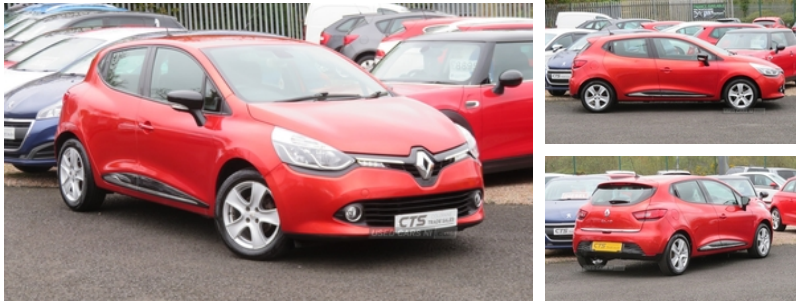

**Renault Clio 1.2 16V Dynamique MediaNav 5dr
| Nov 2014**

£5,475

**** ONLY 54580 MILES ** MOTD APRIL 2025 ** JUST SERVICED ****

CLIO 1.2 DYNAMIQUE 5 DOOR IN FLAME RED METALLIC WITH ONLY 54580 MILES, POWER STEERING, ELECTRIC WINDOWS, REMOTE CENTRAL LOCKING WITH ALARM, ELECTRIC MIRRORS, BLACK CLOTH UPHOLSTERY, AIRCON, REMOTE RADIO/STERO/CD, 2 KEYS, CRUISE CONTROL, TRIP COMPUTER, TRACTION CONTROL, JUST SERVICED, FULL MOT APRIL 2025, ALLOYS, FOGS, COLOUR CODED, GOOD CLEAN TIDY CAR, FINANCE AVAILABLE, WARRANTY PROVIDED, *** ALL MAJOR CREDIT AND DEBIT CARDS ACCEPTED ***